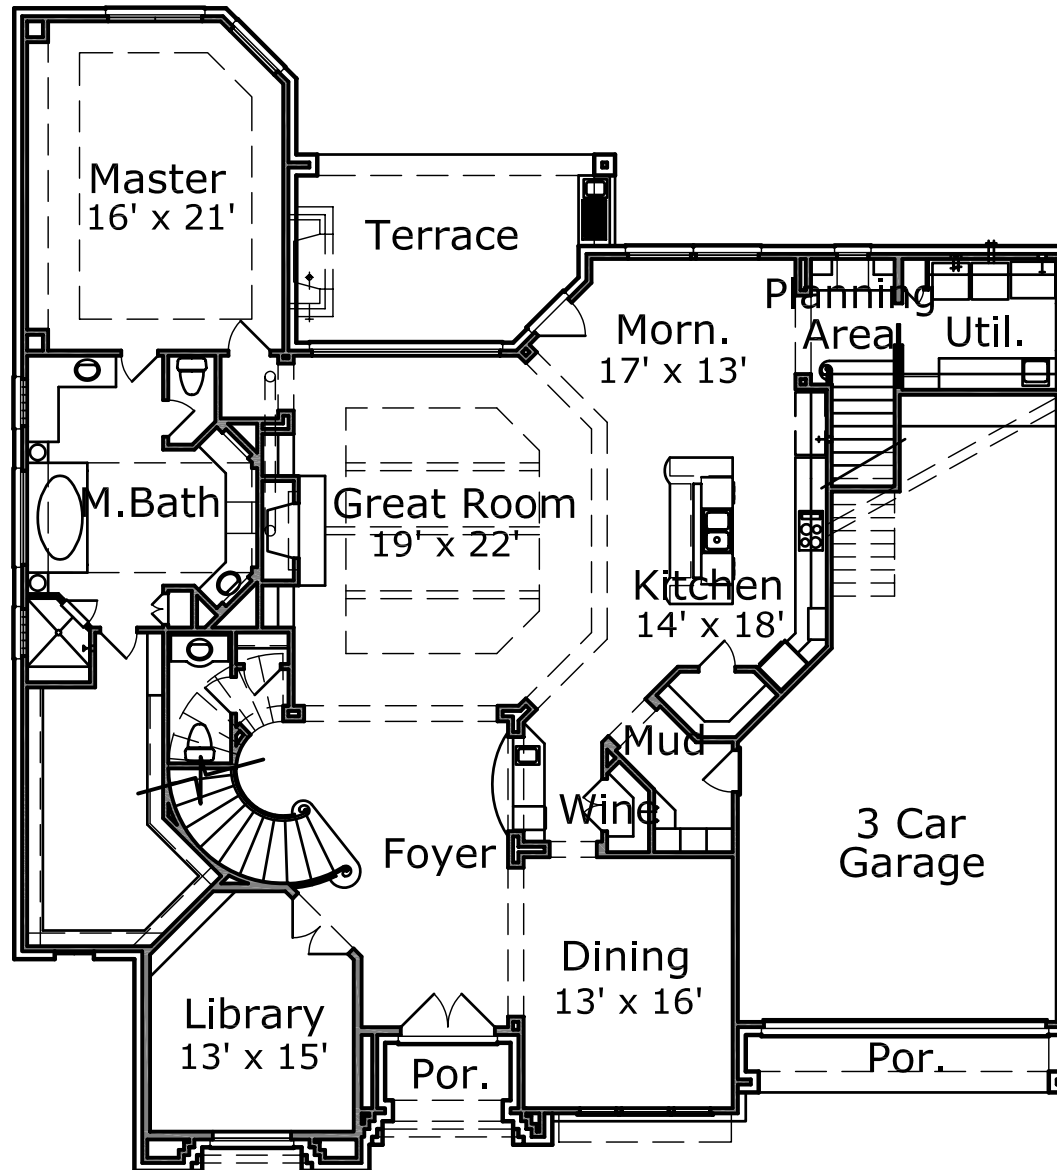

Front Elevation

MASTERPIECE CUSTOM BUILDERS, LTD.
Plan No. 4972

Square Footage

First Floor	3003
Second Floor	1969
Living Area	4972

First Floor Plan

MASTERPIECE CUSTOM BUILDERS, LTD.
Plan No. 4972

Second Floor Plan