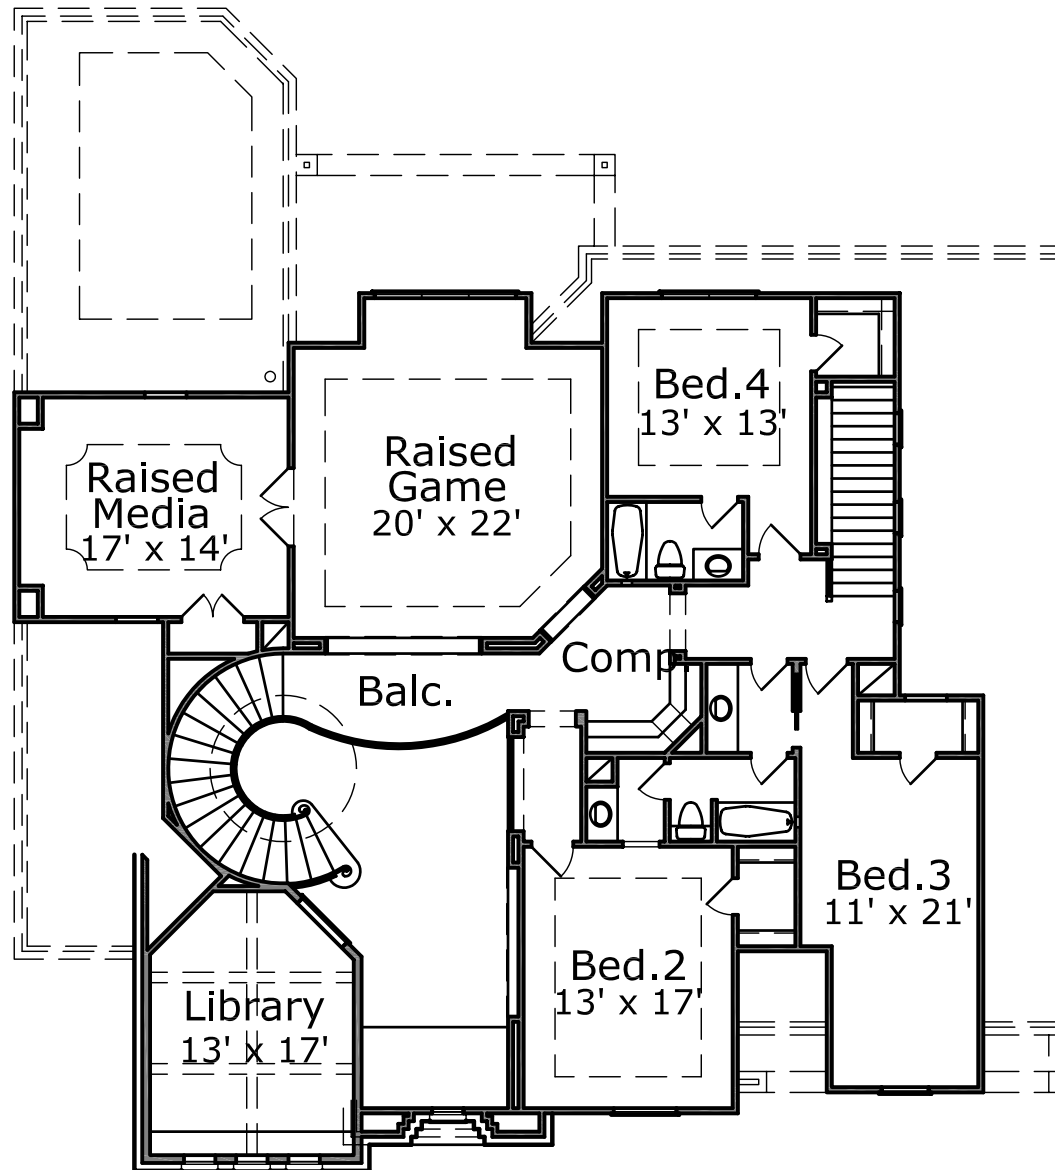

Front Elevation

MASTERPIECE CUSTOM BUILDERS, LTD.
Plan No. 4972

Square Footage

First Floor	3003
Second Floor	1969
Living Area	4972

First Floor Plan

MASTERPIECE CUSTOM BUILDERS, LTD.
Plan No. 4972

Second Floor Plan

MASTERPIECE CUSTOM BUILDERS, LTD.
Plan No. 4972